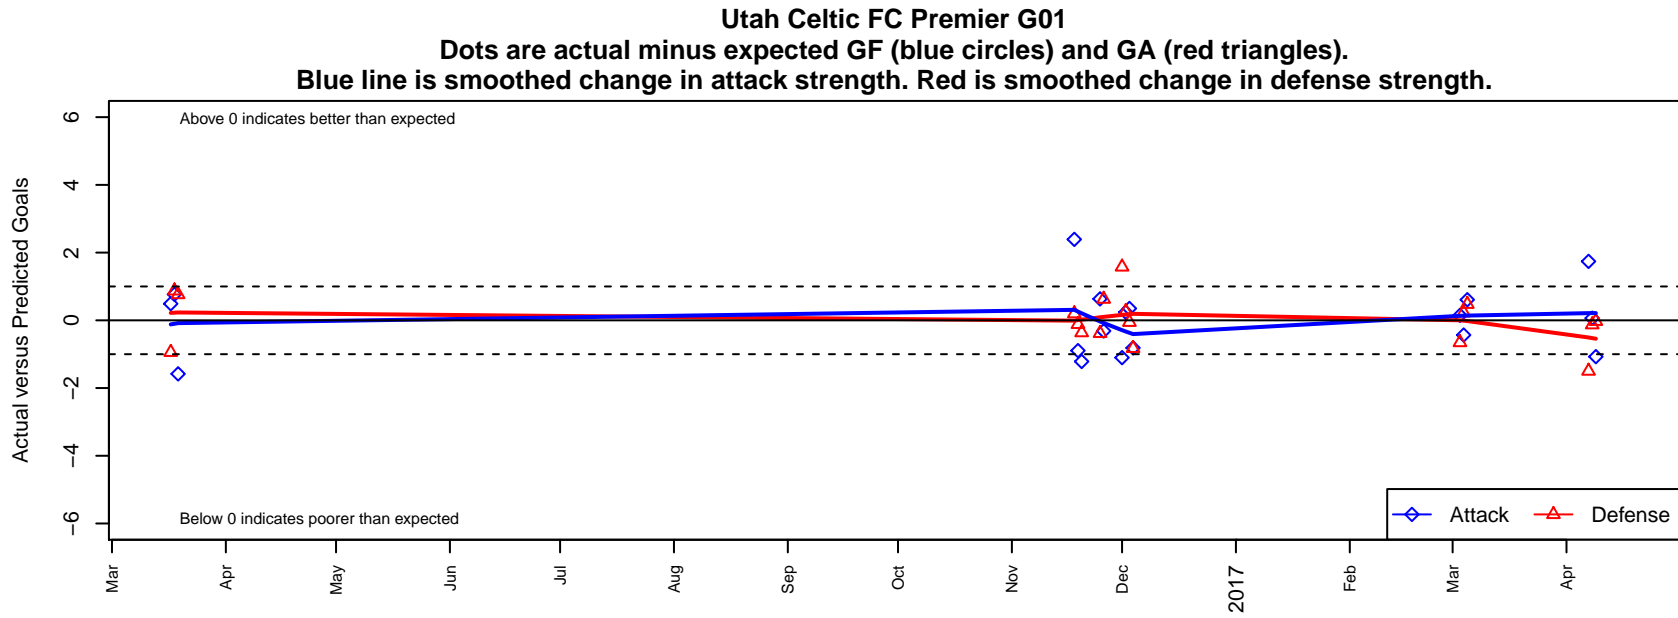

Utah Celtic FC Premier G01

, UT
G01 total strength=1921
attack=55.05 defense=43.08

alt names used:

Venues played:
2016 USYS National League U16
2016 FWRL Desert 2001 U16
2016 Surf College Showcase Super White U16

**attack and defense variance (black dot)
relative to other teams
and top 10 in region**

**attack and defense rating
relative to others at age
and all opponents in last 13 months**

**attack and defense rating
relative to others at age
and all opponents in last 13 months**

Performance relative to 13 month average

Performance relative to 13 month average

Distribution of opponents
 Red = Lose zone, Blue = Win zone, Green = Even
 Black line separates win/lose zones

lot. A=Neither has attack advantage, B=Opponent has both attack and defense advantage, C=Opponent has both attack and defense disadvantage, D=Both have